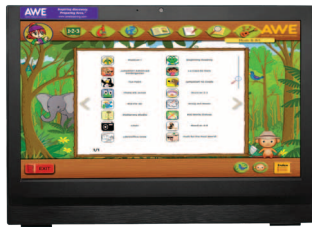

Hardware Platform Options & Specifications

AWE Learning's Digital Learning Solutions, an interactive and educational resource for children, are available on various hardware devices. The Early Literacy Station*[™] (ELS) is perfect for children ages 2-8, and the AfterSchool Edge[™], the ideal companion to the ELS, is geared for students ages 6-12. The latest version features over 70 educational software applications spanning seven curricular areas. The educational titles, including over 4,000 multi-curricular learning activities, are pre-loaded on the computer and are displayed using engaging and kid-friendly graphics and intuitive menus. As a plug-and-play solution, there is no Internet connection or technical assistance needed!

*Note: The ELS is also available in Bilingual Spanish (All-In-One, Desktop & Tablet) and Bilingual French (All-In-One & Desktop).

All-In-One Touchscreen

All-In-One Touchscreen

Display Area	20" LCD widescreen with multi-touch
Ports	Ethernet, VGA/HDMI, 1x headphone & 1x microphone jack
Sound	2x 3 Watt speakers, built-in microphone
Misc.	Wifi 802.11 b/g/n, HD Webcam, security lock, VESA mountable
Keyboard/Mouse	AWE Learning Child friendly keyboard and child-size mouse
Dimensions (H x W x D)	14.2" x 19.5" x 3.6"
Warranty	3 years, 1-2 year extensions available.

Standard Desktop
(with Multi-Touch Touchscreen Monitor)

AWE Tablet

AWE Tablet

Display Area	10" LCD widescreen with multi-touch
Battery Life	Up to 8 hours
Ports	1x micro USB port, 1x mini-HDMI port, 1x headphone jack
Dimensions (H x W x D)	7.17" x 11.03" x 0.57" / 1.8 lbs
Misc.	Virtual keyboard, speakers, 2 cameras, stylus pen, impact resistant - no protective case required
Warranty	2 years, accidental damage warranty available.