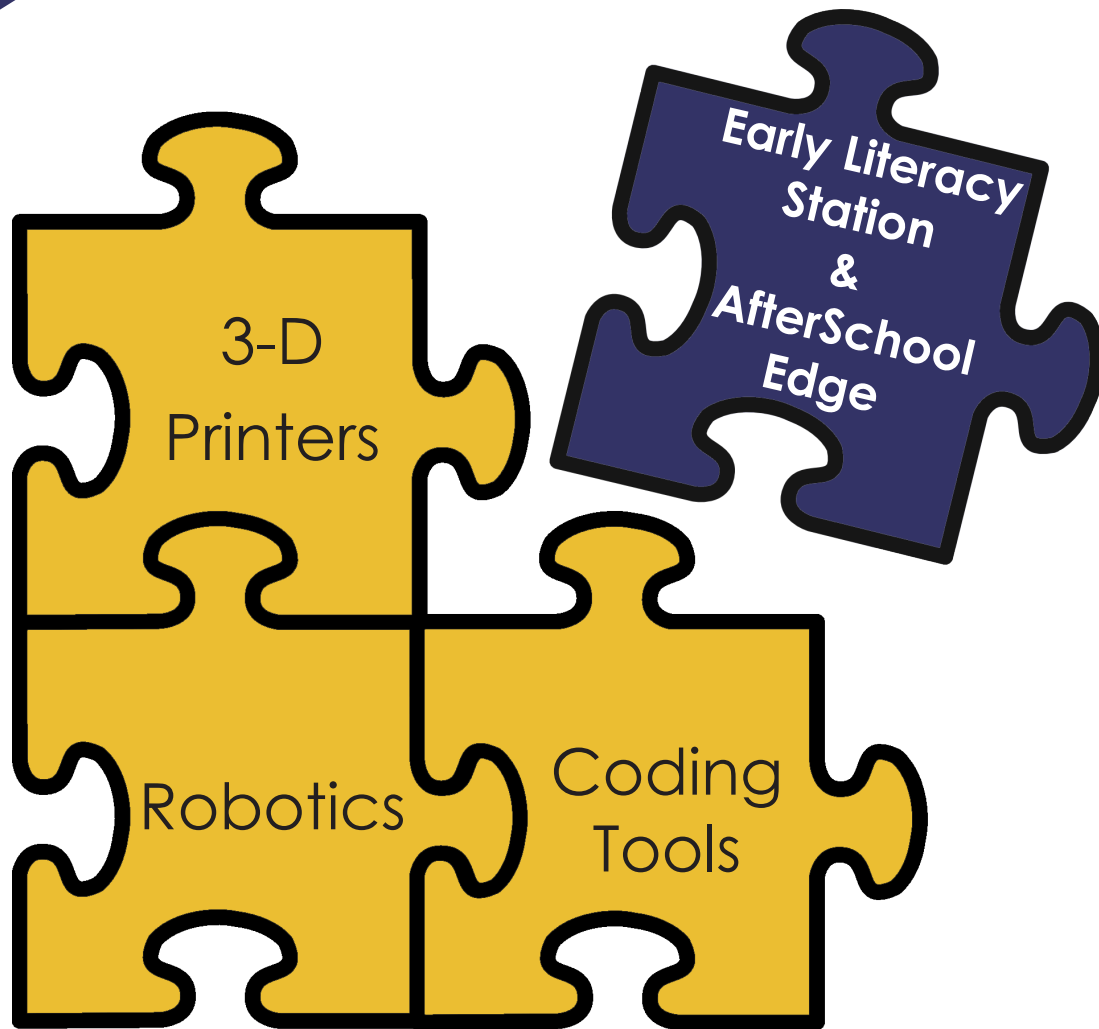

Complete your library's
Makerspace!

The **Early Literacy Station** (ages 2-8) and **AfterSchool Edge** (ages 6-12) from AWE Learning are an ideal addition to your Makerspace. Each provides interactive, STREAM-based activities for kids to practice digital skills in a safe environment!

Why AWE Learning

- **Explore:** Get *creative* with more than 70 award-winning software titles
- **Collaborate:** *Discover* new activities and programming options for young learners
- **STREAM Content:** More than 4,000 *multi-curricular* and age-appropriate learning activities
- **Safe & Secure:** Ready-to-use digital tool with no internet connection required
- **Digital Literacy:** Increase children's familiarity with *technology* on an educational and child-friendly platform

BBC Science[^]

Conduct a series of virtual experiments involving both natural and physical sciences.

Space and Universe*

Land the lunar module, explore the stars in a virtual planetarium, and enjoy all things outerspace in this outrageously robust title.

ClueFinders 3rd and 4th Grade Adventures*

Go on an adventure by following clues and solving problems based on math, reading, science, and geography.

World of Goo

Solve an increasingly difficult set of challenges with constructions of 'goo'. Engage in simple physics.