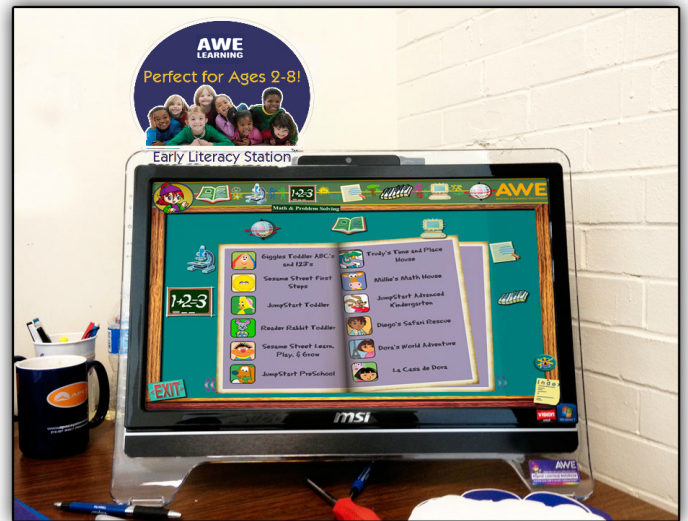

End Result

**AWE  
LEARNING**

**Perfect for Ages 2-8!**

**Bilingual Spanish  
Early Literacy Station™**

Questions? [info@awelearning.com](mailto:info@awelearning.com) or 610.833.6400