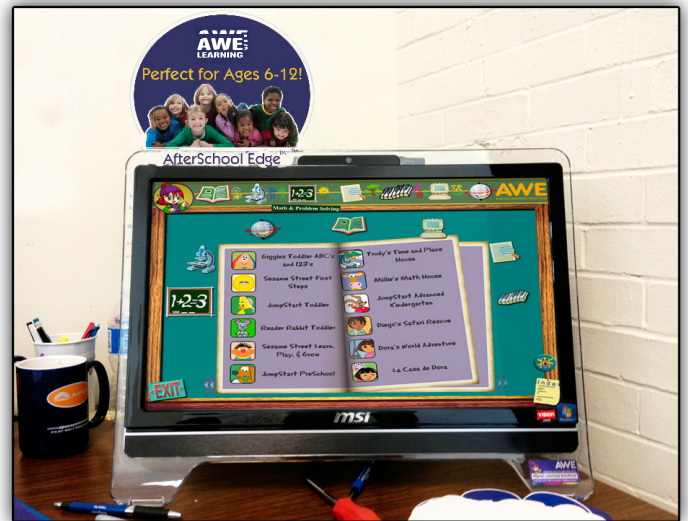

End Result

**AWE
LEARNING**

Perfect for Ages 6-12!

AfterSchool Edge™

Questions? info@awelearning.com or 610.833.6400