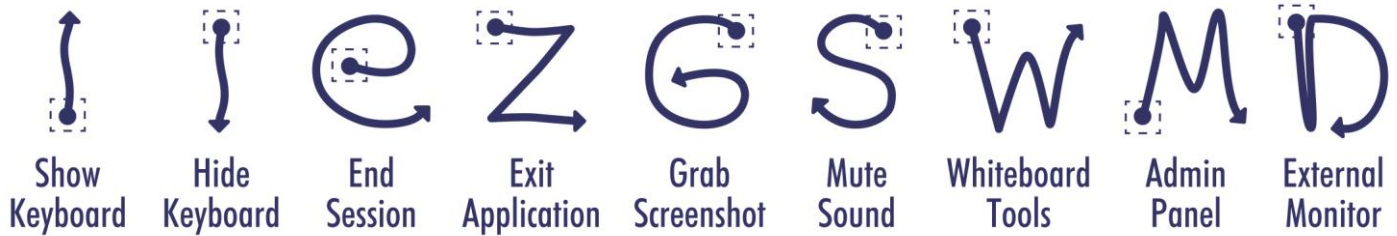

Early Literacy Station™ Tablet - English Edition - Version 12 Tip Sheet

Gestures

Touch & hold one finger on the tablet screen until a dotted-line square is displayed, then **draw** the gesture in one motion. The gesture will be shown on the screen in blue.