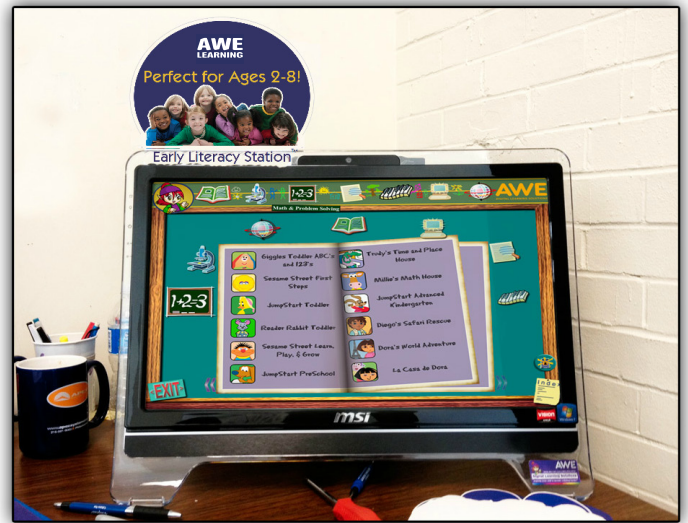

End Result

**AWE
LEARNING**

Perfect for Ages 2-8!

Early Literacy Station™

Questions? info@awelearning.com or 610.833.6400