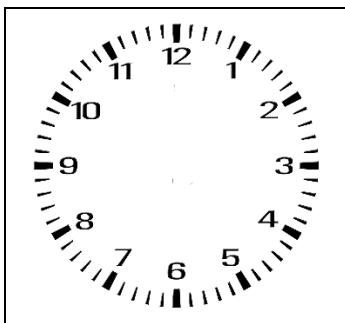

# what time is it?

Directions: Draw the correct time on each of the clocks below.

*Don't forget, the hour hand is shorter than the minutes hand.*

12:30 PM

3:30 PM

9:00 AM

5:15 PM

8:00 AM