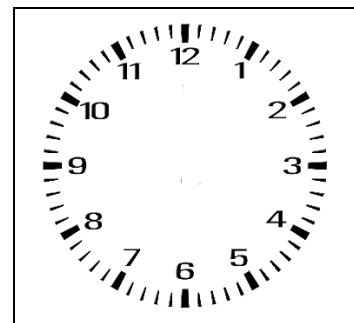

Name _____

what time is it?

Directions: Draw the correct time on each of the clocks below.

Don't forget, the hour hand is shorter than the minutes hand.

12:30 PM

3:30 PM

9:00 AM

5:15 PM

8:00 AM

9:00 PM

9:15 PM

11:20 AM