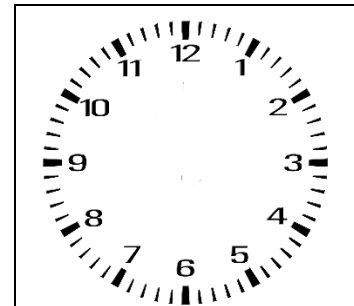

# what time is it?

Directions: Draw the correct time on each of the clocks below.

*Don't forget, the hour hand is shorter than the minutes hand.*

12:30 PM

3:30 PM

9:00 AM

5:15 PM

8:00 AM