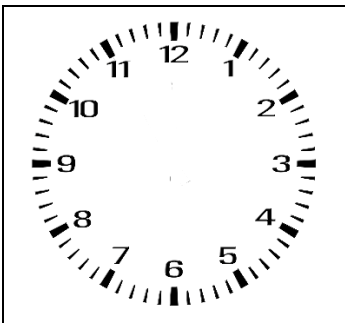

# what time is it?

Directions: Draw the correct time on each of the clocks below.

*Don't forget, the hour hand is shorter than the minutes hand.*

12:30 PM

3:30 PM

9:00 AM

5:15 PM

8:00 AM