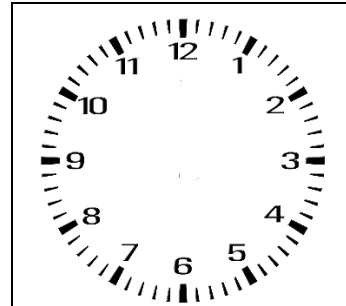

# what time is it?

Directions: Draw the correct time on each of the clocks below.

*Don't forget, the hour hand is shorter than the minutes hand.*

12:30 PM

3:30 PM

9:00 AM

5:15 PM

8:00 AM