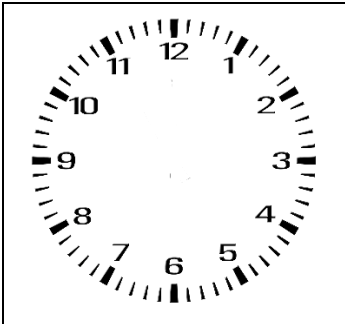

# what time is it?

Directions: Draw the correct time on each of the clocks below.

*Don't forget, the hour hand is shorter than the minutes hand.*

12:30 PM

3:30 PM

9:00 AM

5:15 PM

8:00 AM