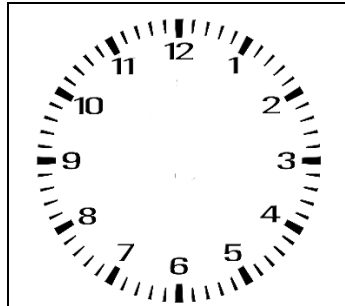

# what time is it?

Directions: Draw the correct time on each of the clocks below.

*Don't forget, the hour hand is shorter than the minutes hand.*

12:30 PM

3:30 PM

9:00 AM

5:15 PM

8:00 AM