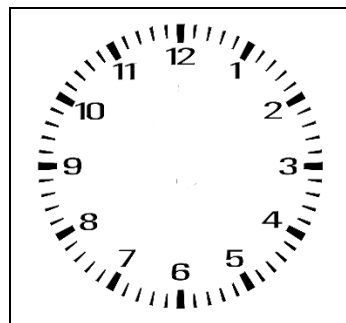

Name _____

what time is it?

Directions: Draw the correct time on each of the clocks below.

Don't forget, the hour hand is shorter than the minutes hand.

12:30 PM

3:30 PM

9:00 AM

5:15 PM

8:00 AM

9:00 PM

9:15 PM

11:20 AM