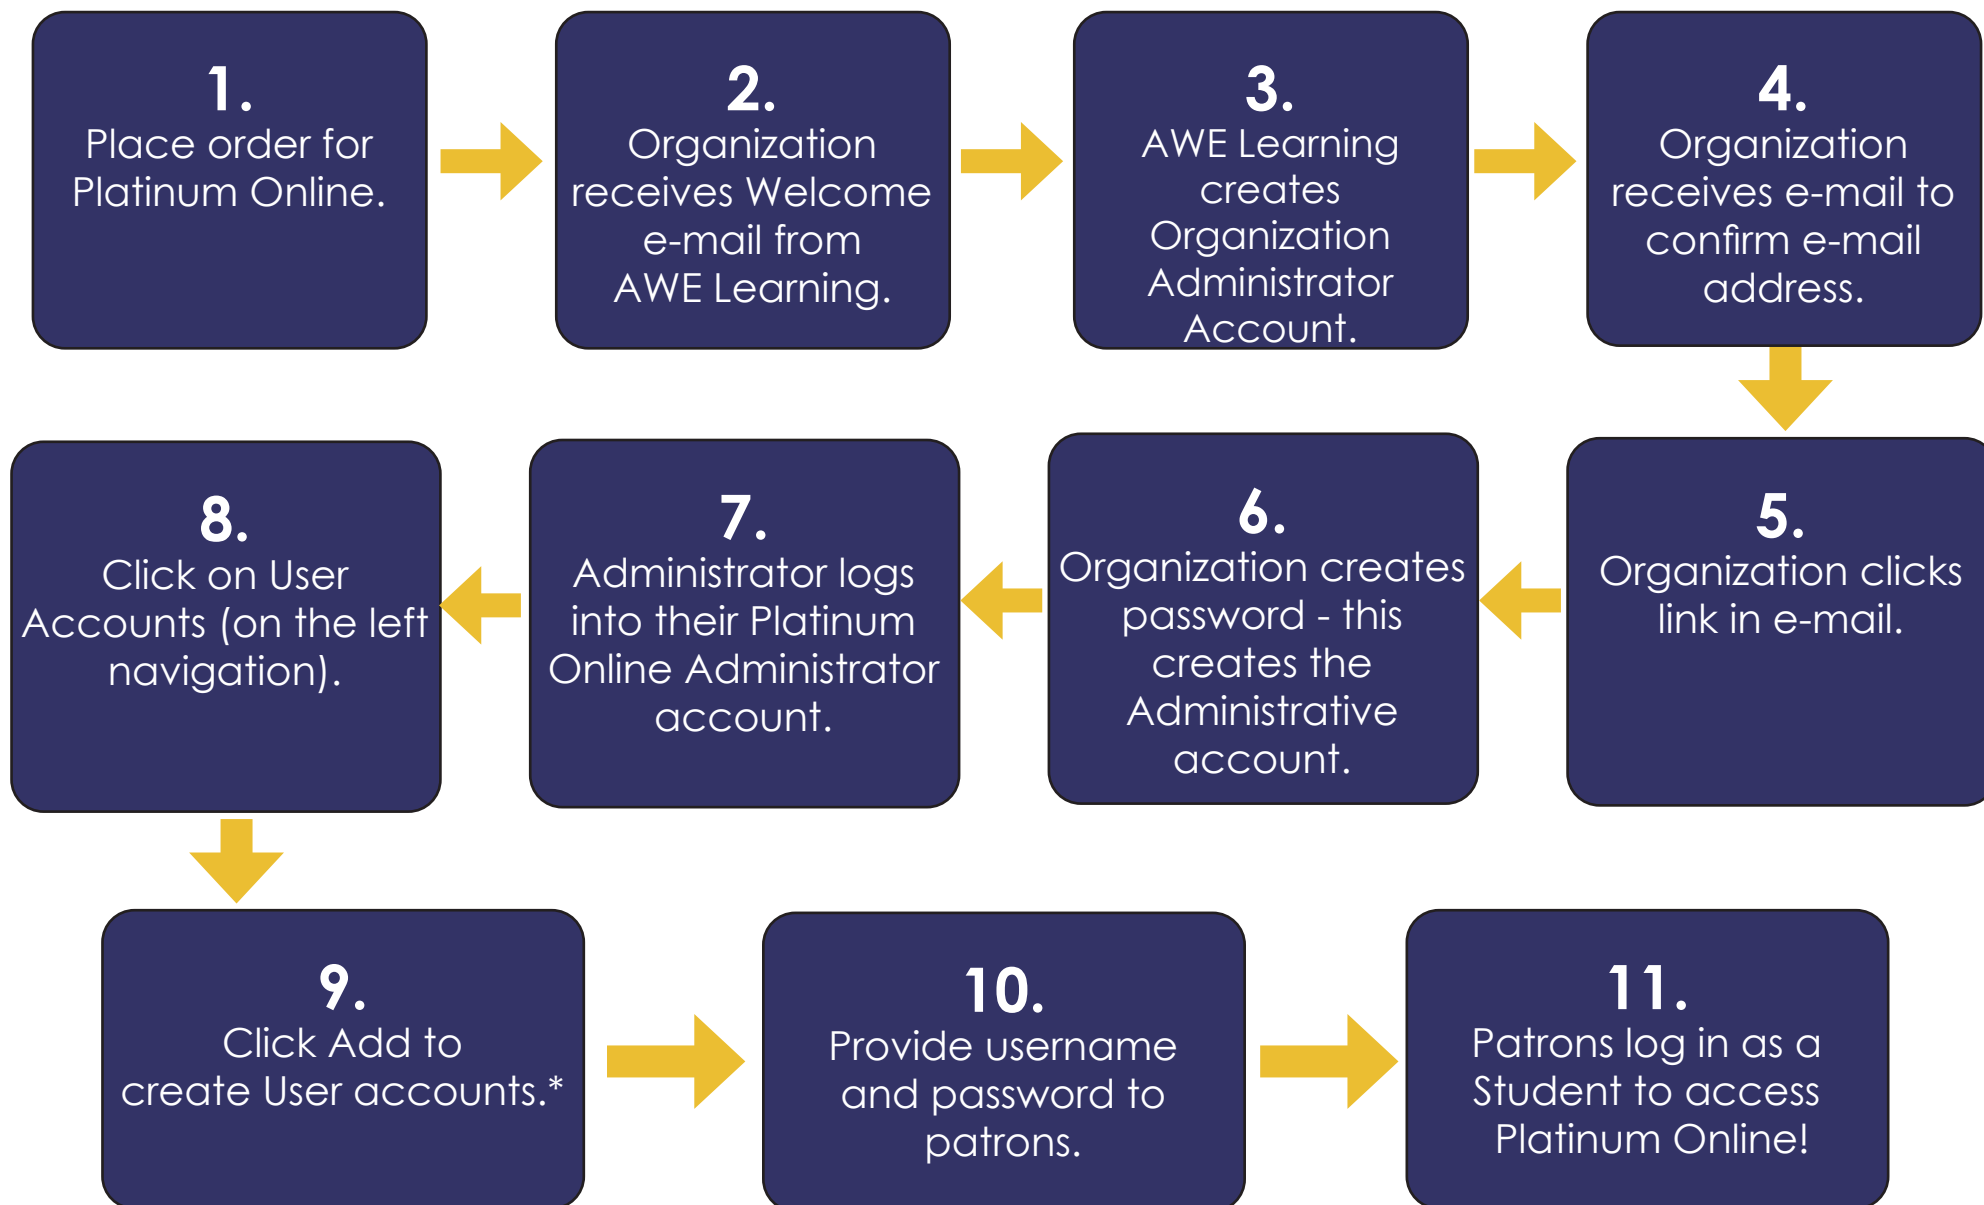

Getting Started with Platinum Online

Follow the steps below to set up your Administrative Account, and set up your usernames and passwords for your patrons.

*Each Platinum Online subscription includes 5 concurrent users. Additional logins may be purchased in packs of 10.