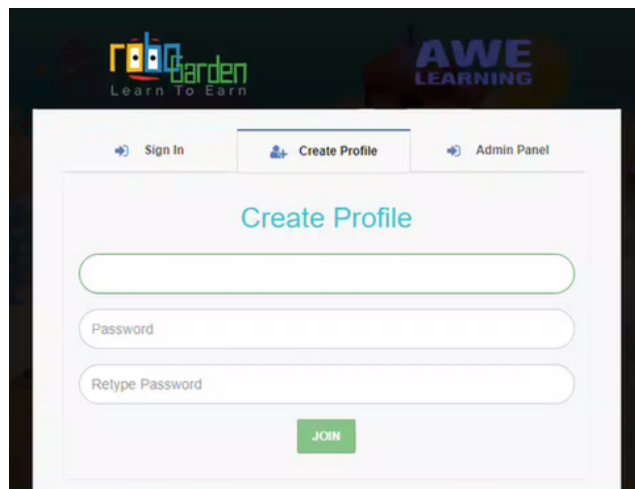

To access RoboGarden, please follow the simple directions below. This login information will be used for all patron access, so it should be easily visible and accessible. These directions apply to both the first journal which is included on your workstation or the add-on module which may be purchased for a separate fee.

# To launch RoboGarden

1

Launch your browser and open the RoboGarden Main Page

Click CREATE PROFILE: Create a username and password

2

Use the created username and password to sign in

3