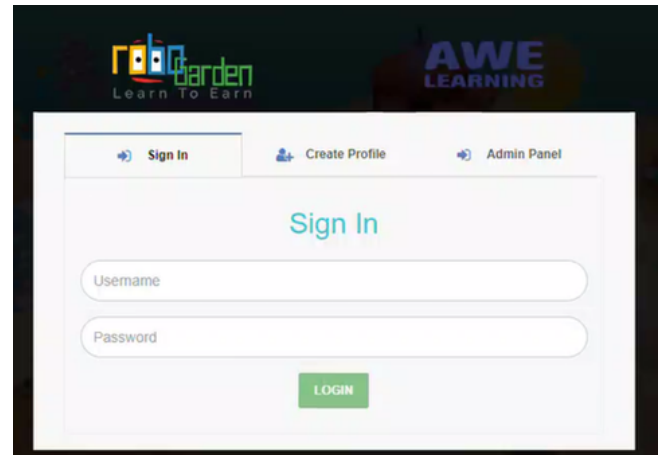

To launch RoboGarden

1

Launch your browser and open the RoboGarden Main Page

Click CREATE PROFILE: Create a username and password

2